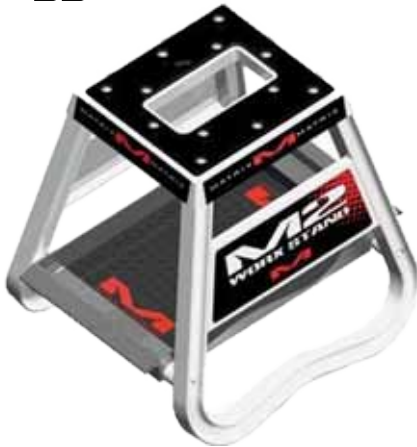

MASSIVE RANGE OF PARTS & SPARES STARTING FROM **R99-95**

Die Cast Models

Dvd's

Screens

Huggers & Elinimators

Radiators

Mats

Stands